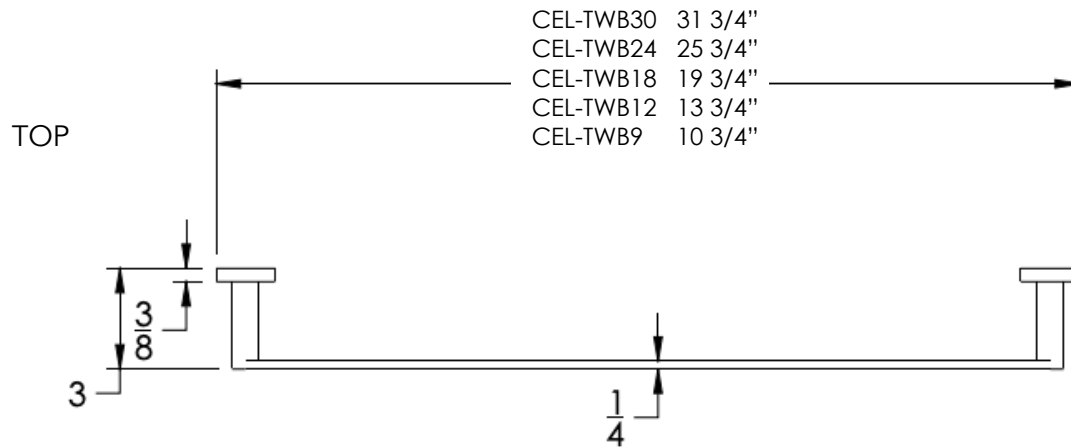

neelnox

LET
THERE
BE **DESIGN.**

FEATURES

- Premium 304 Grade Stainless Steel
- Solid Mount Construction
- Concealed Installation Hardware
- State of the art wall anchors included for installation on Dry wall or Tile

COLLECTION CELLO

TOWEL BAR

Model	Product	Finishes Available
CEL-TWB9	9" Towel Bar	Multiple finishes available. Over 23 finishes to choose from.
CEL-TWB12	12" Towel Bar	
CEL-TWB18	18" Towel Bar	
CEL-TWB24	24" Towel Bar	
CEL-TWB30	30" Towel Bar	

Dimension in inches

NOTE: Dimensions subject to change without notice.