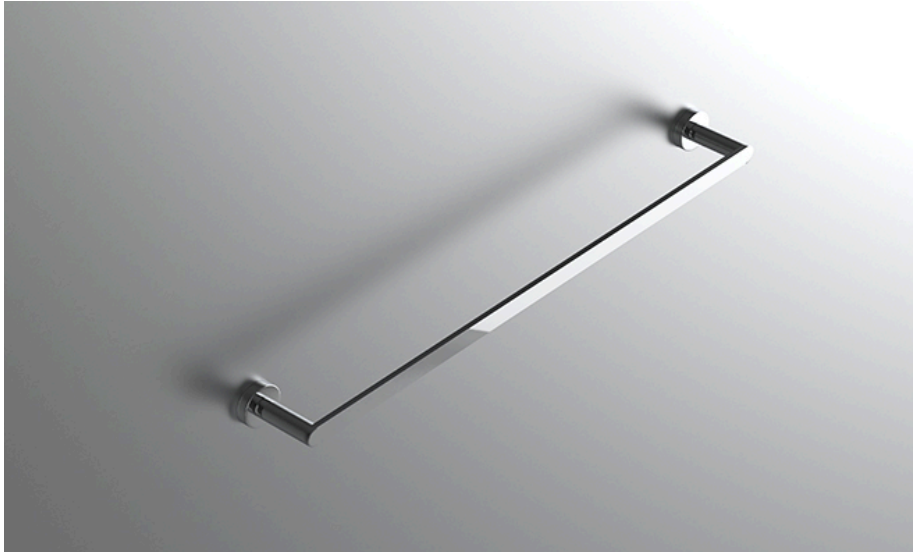

neelnox

LET
THERE
BE **DESIGN.**

FEATURES

- Premium 304 Grade Stainless Steel
- Solid Mount Construction
- Concealed Installation Hardware
- State of the art wall anchors included for installation on Dry wall or Tile

COLLECTION CELLO

TOWEL BAR

Model	Product	Finishes Available
CEL-TWB9	9" Towel Bar	Multiple finishes available. Over 23 finishes to choose from.
CEL-TWB12	12" Towel Bar	
CEL-TWB18	18" Towel Bar	
CEL-TWB24	24" Towel Bar	
CEL-TWB30	30" Towel Bar	