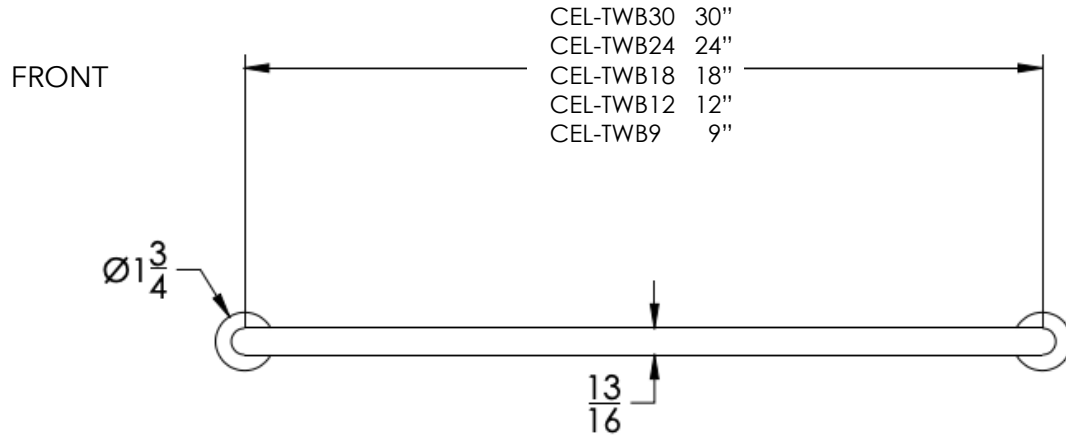

neelnox

LET
THERE
BE **DESIGN.**

FEATURES

- Premium 304 Grade Stainless Steel
- Solid Mount Construction
- Concealed Installation Hardware
- State of the art wall anchors included for installation on Dry wall or Tile

COLLECTION CELLO

TOWEL BAR

Model	Product	Finishes Available
CEL-TWB9	9" Towel Bar	Multiple finishes available. Over 23 finishes to choose from.
CEL-TWB12	12" Towel Bar	
CEL-TWB18	18" Towel Bar	
CEL-TWB24	24" Towel Bar	
CEL-TWB30	30" Towel Bar	

Dimension in inches

NOTE: Dimensions subject to change without notice.